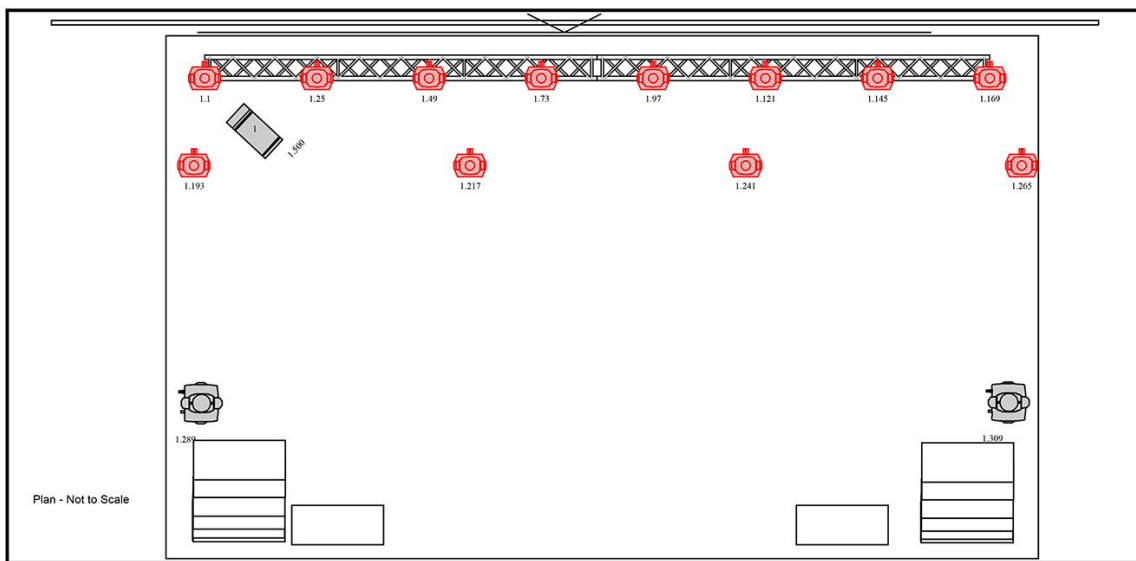

MAIN		COUNT
FOH DESK	Avid Profile	1
FOH DESK	Yamaha M7CL-ES 48	1 on request
MAIN PA	Meyer Sound MICA	14 +2x infill
MAIN SUBS	Meyer Sound HP700	8
OUTFILL	JBL VRX	6 (3 per side)
WEDGES	EAW SM84	8 4 mix
WEDGES	EV PX1152m	2 1 mix

BACKLINE		COUNT
DRUM KIT	Sonor 22 bass drum	1
	Yamaha Live Custom	
	10' Tom	1
	12' Tom	1
	14' Tom	1
	16' Tom	1
	Cymbal stands	6

GUITAR	Fender Twin Reverb	1
	Marshall JCM800	1
	Marshall 412 1960A Cab	1
BASS	GK RB1001	1
	GK 410Cab	1
	Ampeg SVT-3Pro	1
	Ampeg SVT410cab	1

MISC		COUNT
	MIC STAND	12
	TALL BOOM STAND	1
	SHORT STAND	4
	KEY STAND	2
	FAN	1
	CAT5 FOH-STAGE	2

LIGHT		COUNT
	Robin Pointe	12
	Robe 575AT Wash	2
	SGM Pilot 3000	1
	Antari 1550 FOG	1

VIDEO		COUNT
	HDMI ON FOH	
	10mm LED SCREEN	8x4m

POWER		COUNT
	SL	
	CEE 32A 5pin RED	3
	16A Shukko FOH	3

STAGE		COUNT
	12x7x1.4 m	

MICS & DI		COUNT
	Shure B91	1
	Shure B52	1
	AKG D112	1
	Shure SM81	3
	Sennheiser e604	5
	Sennheiser e906	2
	Shure SM57	6
	Shure SM58	2
	BSS AR133 Active	8

RISERS		COUNT
	AlluStage riser 1x2m	5

Symbol	Name	Count	Notes
	ColorWash 575 AT	2	Mode 1
	Robin Pointe	12	Mode 1
	G-300 Fogger	1	1 ch