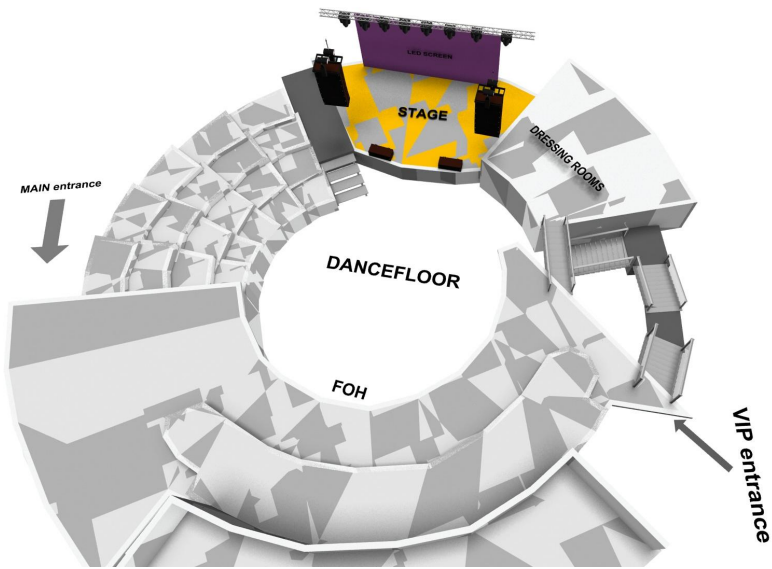

MAIN		COUNT
FOH DESK	Avid Profile	1
FOH DESK	Yamaha M7CL-ES 48	1 on request
MAIN PA	Meyer Sound MICA	14 +2x infill
MAIN SUBS	Meyer Sound HP700	8
OUTFILL	JBL VRX	6 (3 per side)
WEDGES	EAW SM84	8 4 mix
WEDGES	EV PX1152m	2 1 mix

BACKLINE		COUNT
DRUM KIT	Sonor 22 bass drum	1
	Yamaha Live Custom	
	10' Tom	1
	12' Tom	1
	14' Tom	1
	16' Tom	1
	Cymbal stands	6

GUITAR	Fender Twin Reverb	1
	Marshall JCM800	1
	Marshall 412 1960A Cab	1
BASS	GK RB1001	1
	GK 410Cab	1
	Ampeg SVT-3Pro	1
	Ampeg SVT410cab	1

MISC		COUNT
	MIC STAND	12
	TALL BOOM STAND	1
	SHORT STAND	4
	KEY STAND	2
	FAN	1
	CAT5 FOH-STAGE	2

LIGHT		COUNT
	Robin Pointe	12
	Robe 575AT Wash	2
	SGM Pilot 3000	1
	Antari 1550 FOG	1

VIDEO		COUNT
	HDMI ON FOH	
	10mm LED SCREEN	8x4m

POWER		COUNT
	SL	
	CEE 32A 5pin RED	3
	16A Shukko FOH	3

STAGE		COUNT
	12x7x1.4 m	

MICS & DI		COUNT
	Shure B91	1
	Shure B52	1
	AKG D112	1
	Shure SM81	3
	Sennheiser e604	5
	Sennheiser e906	2
	Shure SM57	6
	Shure SM58	2
	BSS AR133 Active	8

RISERS		COUNT
	AlluStage riser 1x2m	5

Symbol	Name	Count	Notes
	ColorWash 575 AT	2	Mode 1
	Robin Pointe	12	Mode 1
	G-300 Fogger	1	1 ch