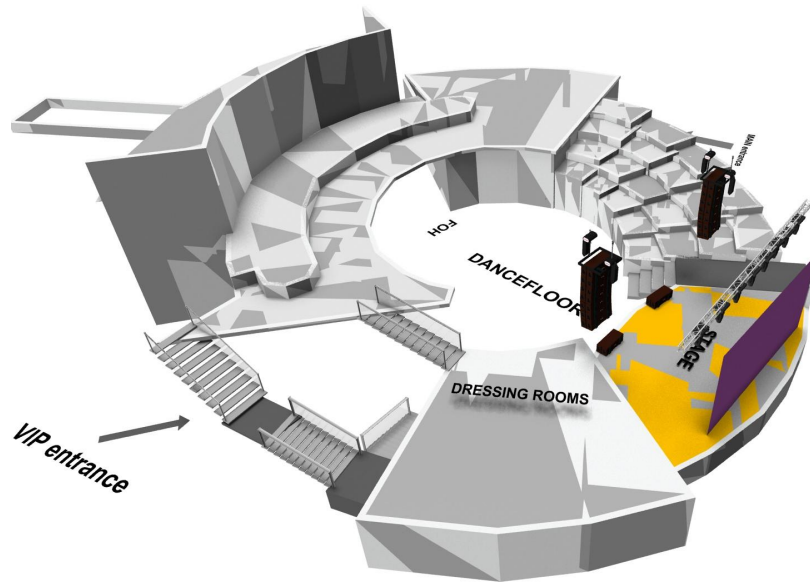

MAIN		COUNT
FOH DESK	Avid Profile	1
FOH DESK	Yamaha M7CL-ES 48	1 on request
MAIN PA	Meyer Sound MICA	14 +2x infill
MAIN SUBS	Meyer Sound HP700	8
OUTFILL	JBL VRX	6 (3 per side)
WEDGES	EAW SM84	8 4 mix
WEDGES	EV PX1152m	2 1 mix

BACKLINE		COUNT
DRUM KIT	Sonor 22 bass drum	1
	Yamaha Live Custom	
	10' Tom	1
	12' Tom	1
	14' Tom	1
	16' Tom	1
	Cymbal stands	6

GUITAR	Fender Twin Reverb	1
	Marshall JCM800	1
	Marshall 412 1960A Cab	1
BASS	GK RB1001	1
	GK 410Cab	1
	Ampeg SVT-3Pro	1
	Ampeg SVT410cab	1

MISC		COUNT
	MIC STAND	12
	TALL BOOM STAND	1
	SHORT STAND	4
	KEY STAND	2
	FAN	1
	CAT5 FOH-STAGE	2

LIGHT		COUNT
	Robin Pointe	12
	Robe 575AT Wash	2
	SGM Pilot 3000	1
	Antari 1550 FOG	1

VIDEO		COUNT
	HDMI ON FOH	
	10mm LED SCREEN	8x4m

POWER		COUNT
	SL	
	CEE 32A 5pin RED	3
	16A Shukko FOH	3

STAGE		COUNT
	12x7x1.4 m	

MICS & DI		COUNT
	Shure B91	1
	Shure B52	1
	AKG D112	1
	Shure SM81	3
	Sennheiser e604	5
	Sennheiser e906	2
	Shure SM57	6
	Shure SM58	2
	BSS AR133 Active	8

RISERS		COUNT
	AlluStage riser 1x2m	5

Symbol	Name	Count	Notes
	ColorWash 575 AT	2	Mode 1
	Robin Pointe	12	Mode 1
	G-300 Fogger	1	1 ch